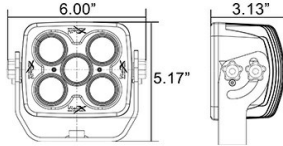

Solstice Prime 5 LED Mobile Light